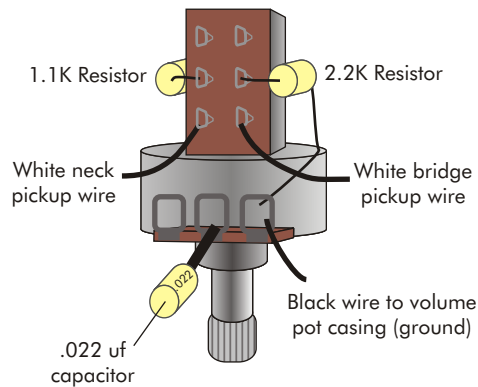

Push-pull tone pot:

Models: David Grissom (DGT)